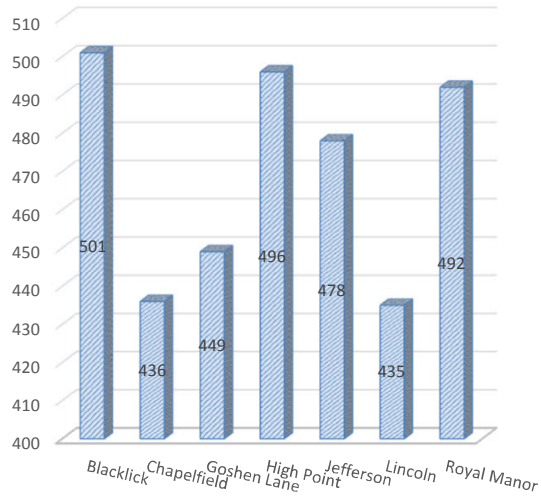

**FY16 STUDENT ENROLLMENT 7,496**

**ELEMENTARY ENROLLMENT**

**MIDDLE SCHOOL & HIGH SCHOOL ENROLLMENT**