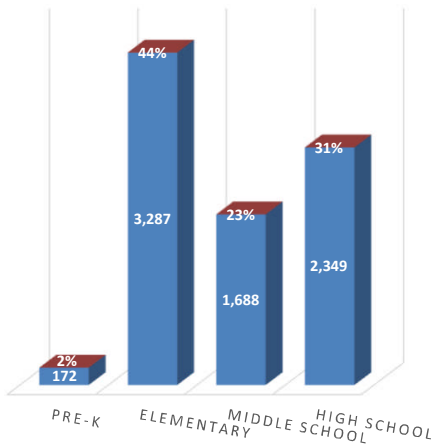

**FY16 STUDENT ENROLLMENT 7,496**

**ELEMENTARY ENROLLMENT**

**MIDDLE SCHOOL & HIGH SCHOOL ENROLLMENT**